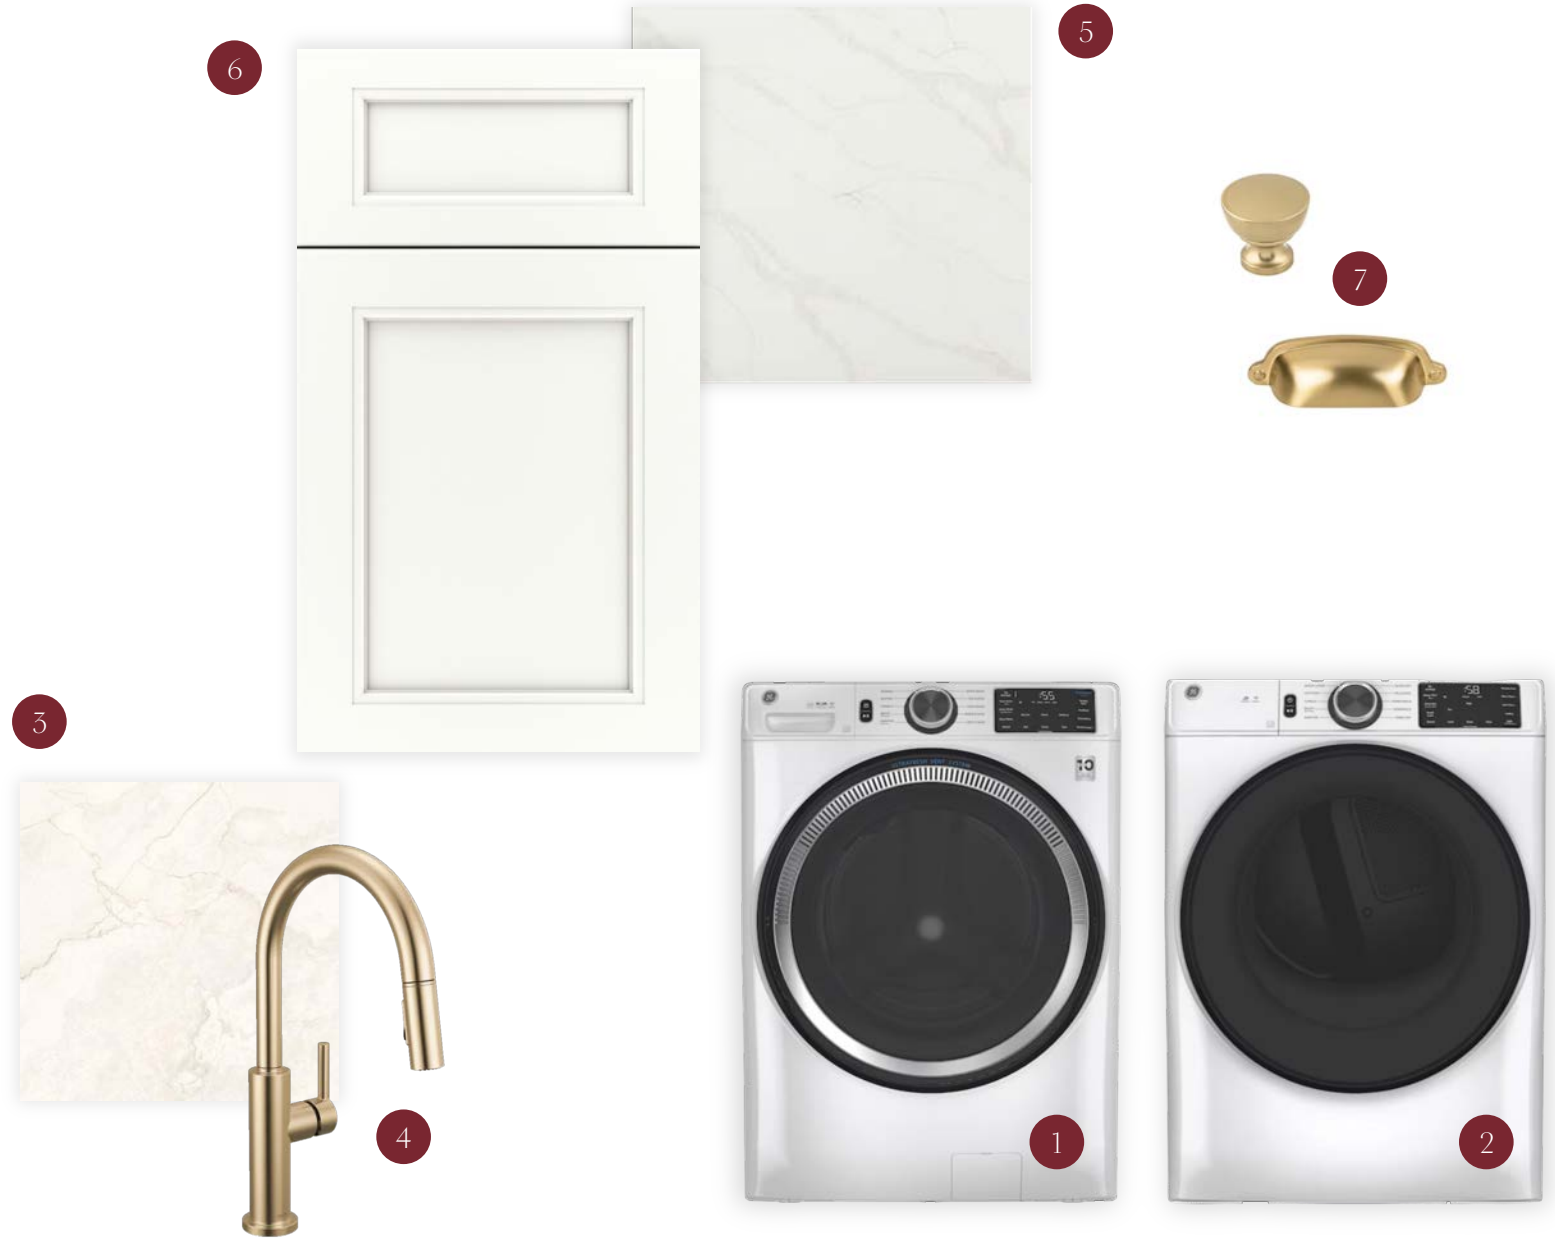

LAUNDRY ROOM

- 1 GE WASHER , WHITE AND BLACK
- 2 GE DRYER, WHITE AND BLACK
- 3 TILE FLOOR, CRONOS MARFIL, RUNNING BOND
- 4 SINK FAUCET, CHAMPAGNE BRONZE
- 5 COUNTERTOP, ELYSIO
- 6 CABINTRY, ALABASTER
- 7 CABINTRY DOOR KNOBS/DRAWER PULLS, HONEY BRONZE