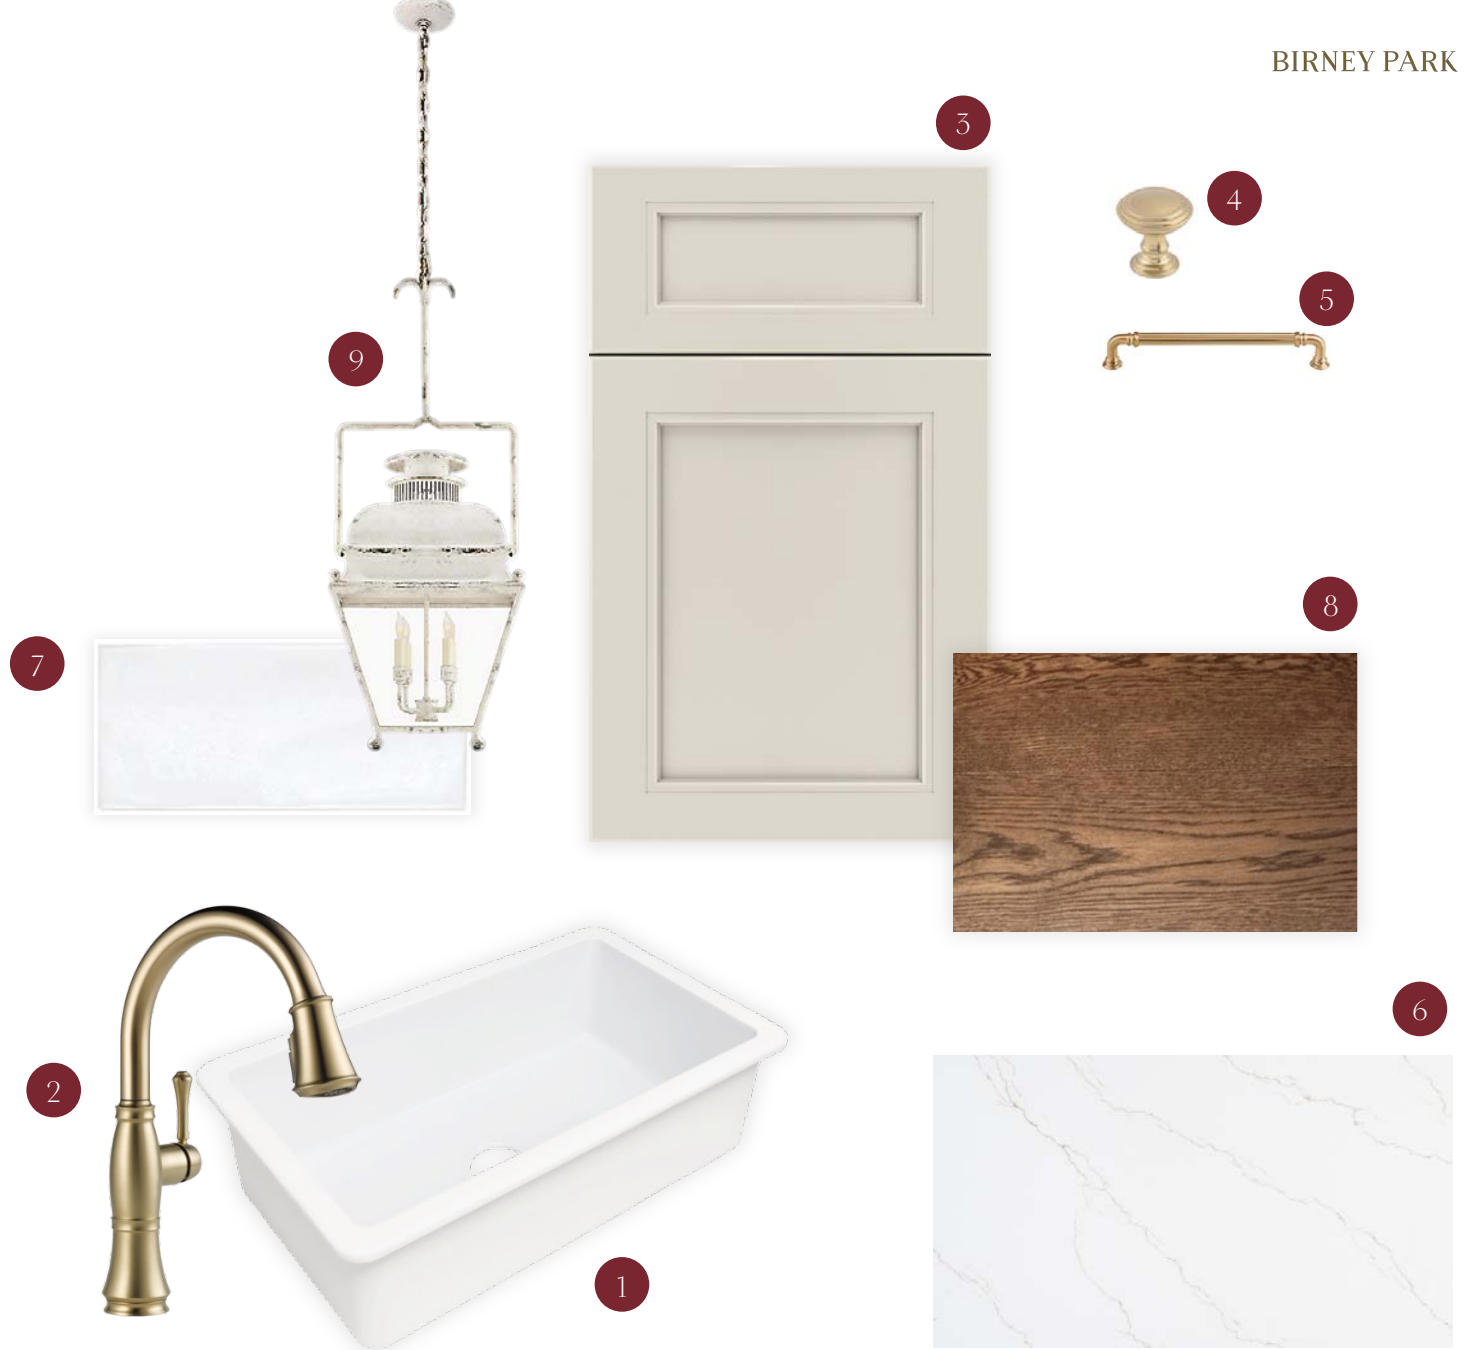

TABLE OF CONTENTS

KITCHEN	PG. 05
THERMADOR KITCHEN APPLIANCES	PG. 06
LAUNDRY ROOM	PG. 07
POWDER ROOM	PG. 08
PRIMARY BATH	PG. 09

BATHROOM TWO	PG. 10
BATHROOM THREE	PG. 11
WHOLE RESIDENCE	PG. 12
VISUAL COMFORT LIGHTING	PG. 13

KITCHEN

- 1 SINGLE BASIN SINK, WHITE
- 2 PULL DOWN FAUCET, CHAMPAGNE BRONZE
- 3 ISLAND AND PERIMETER CABINETY, DAYBREAK FINISH
- 4 CABINETY DOOR KNOBS, HONEY BRONZE
- 5 CABINETY DRAWER PULLS, HONEY BRONZE
- 6 COUNTERTOP, CALACATTA MIRAGIO GOLD
- 7 BACKSPLASH TILE, 3 X 6 WHITE, BASKETWEAVE
- 8 HARDWOOD FLOORS, 7" PROVINCIAL
- 9 ISLAND PENDANT, OLD WHITE