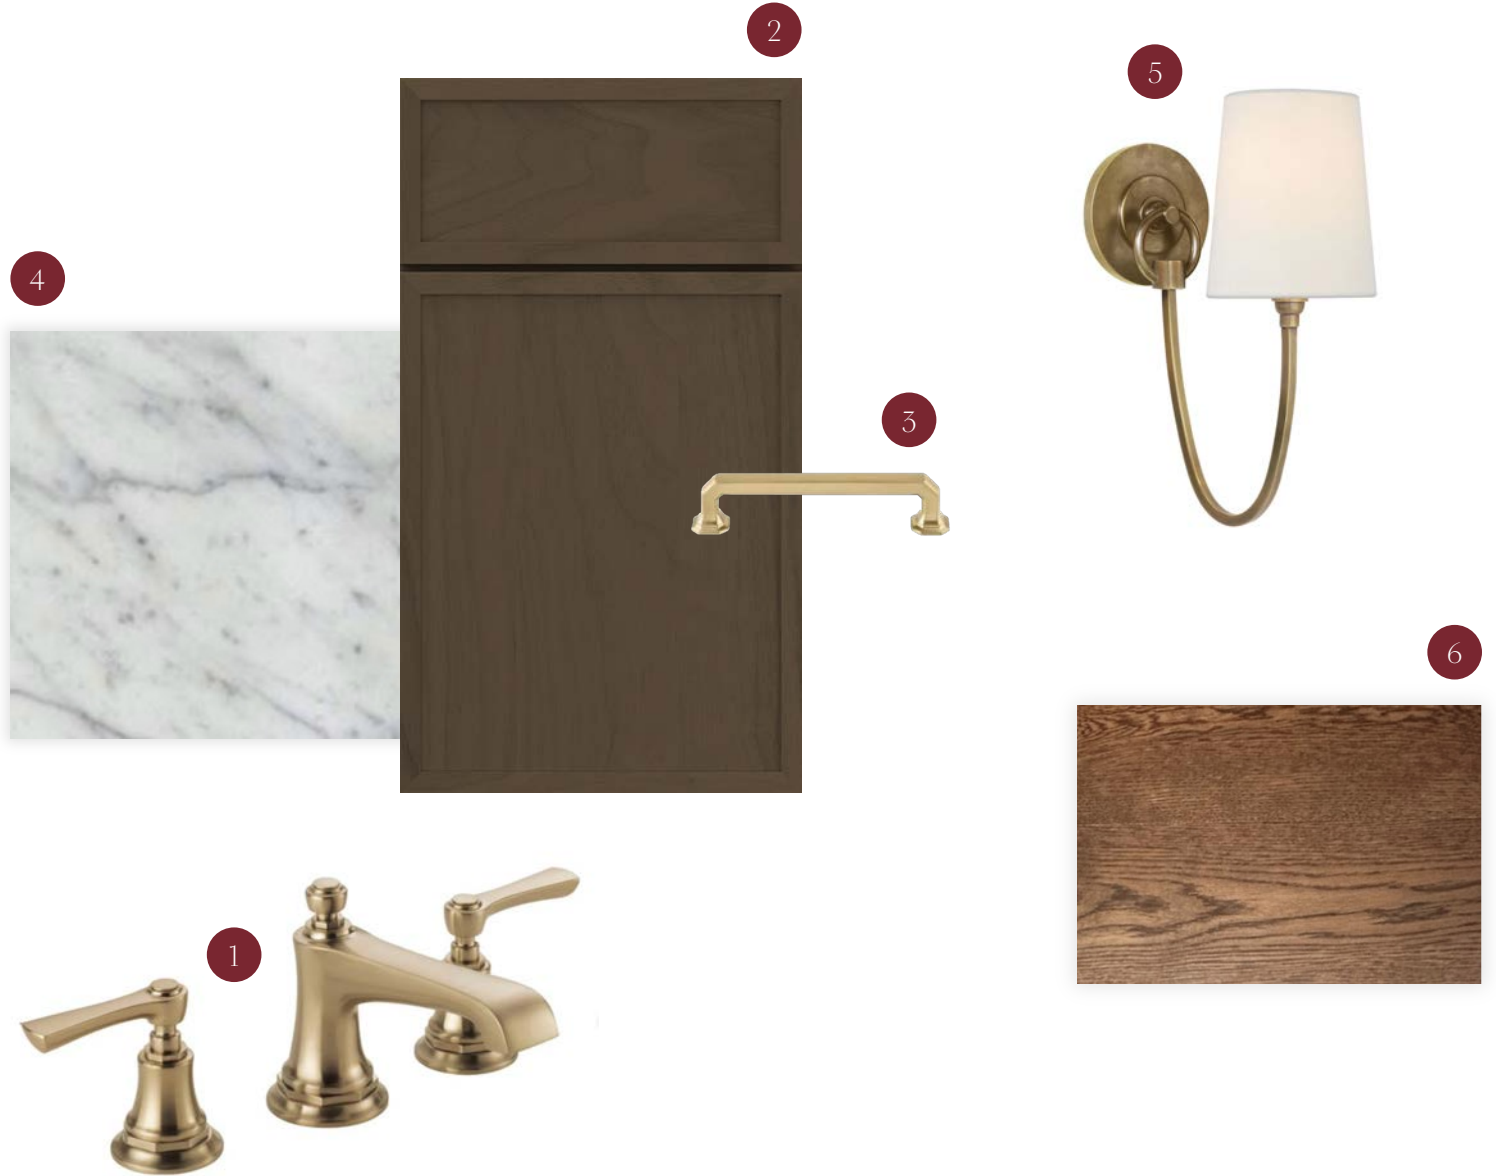

PANTRY

- 1 PANTRY CABINETRY, ALABASTER
- 2 CABINETRY DOOR KNOBS, POLISHED NICKEL
- 3 CABINETRY DRAWER PULLS, POLISHED NICKEL
- 4 COUNTERTOP, CALACATTA MIRAGGIO GOLD
- 5 HARDWOOD FLOORS, 5" PROVINCIAL
- 6 HAMPTON MINI CHANDELIER, PLASTER WHITE
- 7 PANTRY SEMI FLUSH, PLASTER WHITE
- 8 PANTRY FAUCET, POLISHED NICKEL

POWDER ROOM

- 1 SINK FAUCET, LUXE GOLD
- 2 CABINETRY, CORTADO
- 3 CABINETRY DRAWER PULLS, HONEY BRONZE
- 4 COUNTERTOP, CARRERA MARBLE
- 5 BATHROOM SCONCES, ANTIQUE BRASS
- 6 HARDWOOD FLOORS, 5" PROVINCIAL