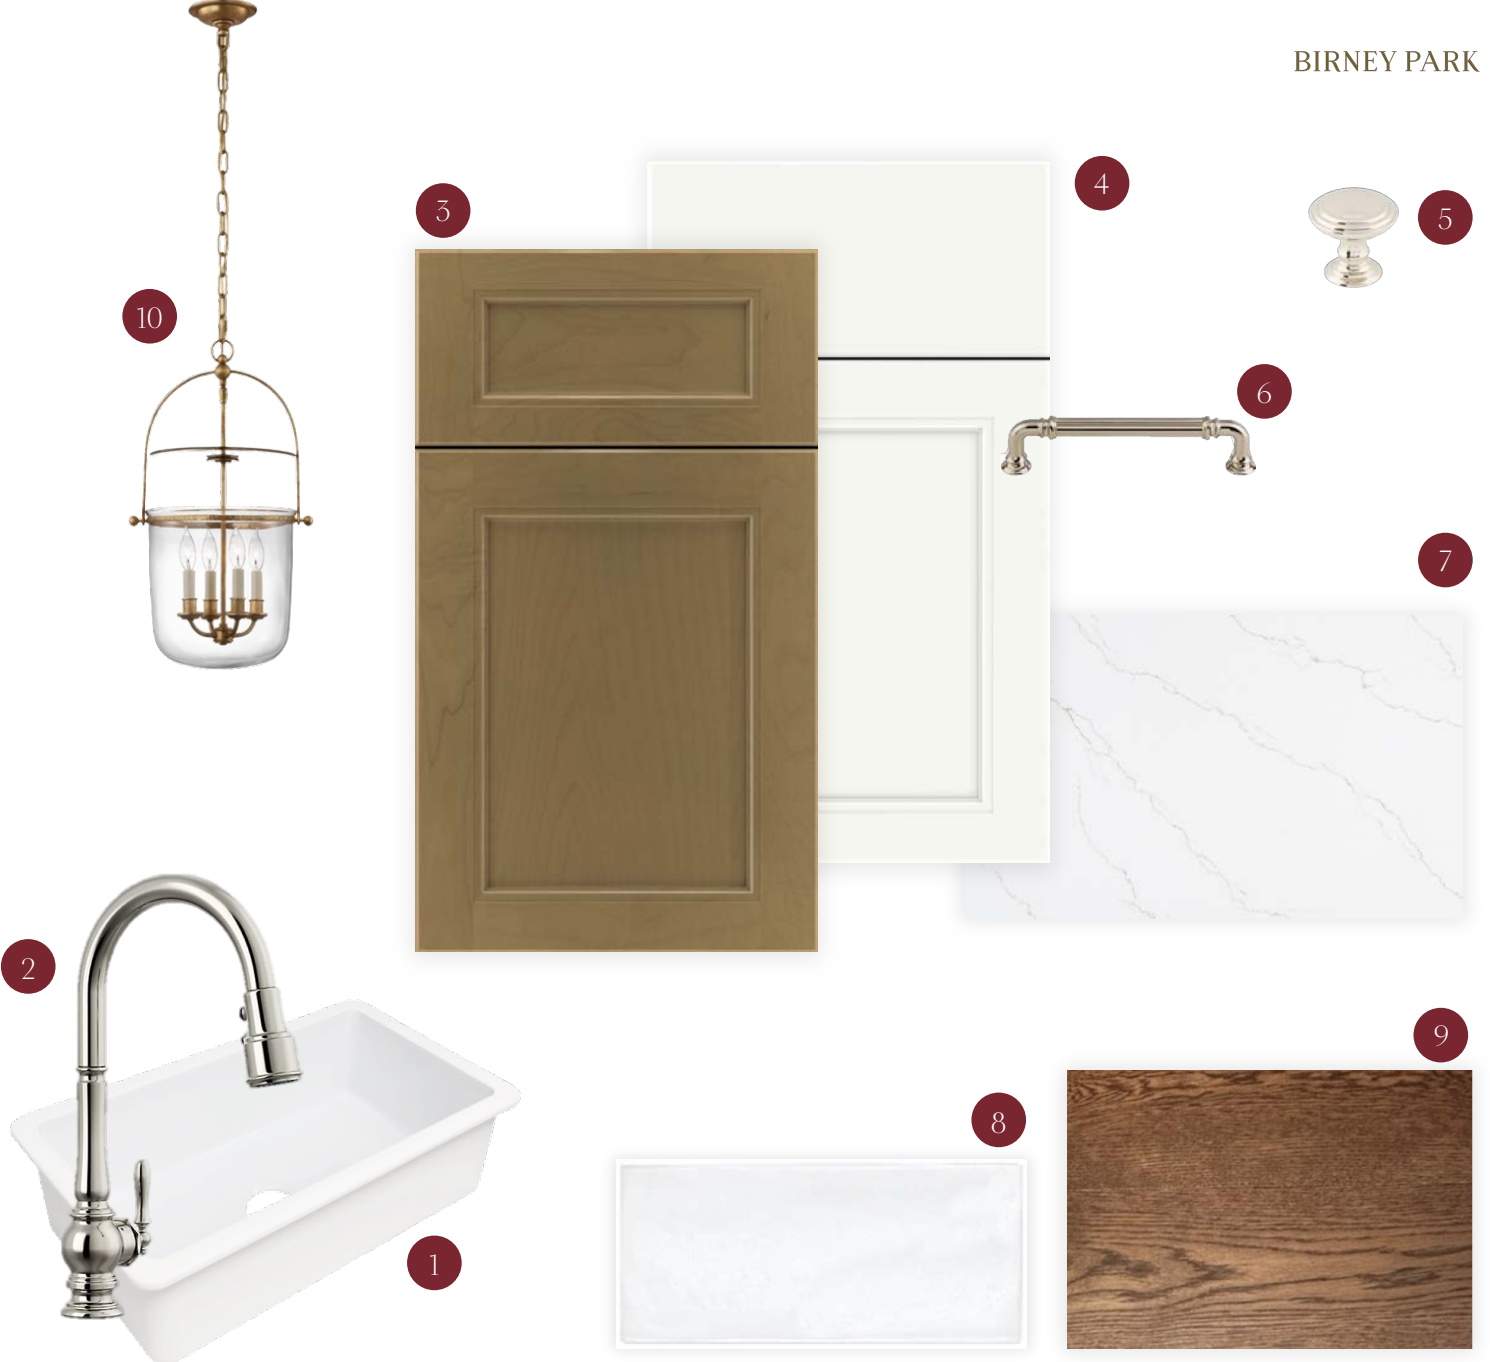

TABLE OF CONTENTS

KITCHEN	PG. 05
THERMADOR KITCHEN APPLIANCES	PG. 06
LAUNDRY ROOM	PG. 07
PANTRY	PG. 08
POWDER ROOM	PG. 09

PRIMARY BATH	PG. 10
BATHROOM TWO	PG. 11
BATHROOM THREE	PG. 12
WHOLE RESIDENCE	PG. 13
VISUAL COMFORT LIGHTING	PG. 14

KITCHEN

- 1 KITCHEN SINGLE BASIN SINK, WHITE
- 2 PULL DOWN FAUCET, POLISHED NICKEL
- 3 ISLAND CABINETRY, FRAPPE ON RIFT OAK
- 4 PERIMETER CABINETRY, ALABASTER
- 5 CABINETRY DOOR KNOBS, POLISHED NICKEL
- 6 CABINETRY DRAWER PULLS, POLISHED NICKEL
- 7 COUNTERTOP, CALACATTA MIRAGGIO GOLD
- 8 BACKSPLASH TILE, 3 X 6 WHITE, RUNNING BOND
- 9 HARDWOOD FLOORS, 5" PROVINCIAL
- 10 ISLAND PENDANT, ANTIQUE BRASS