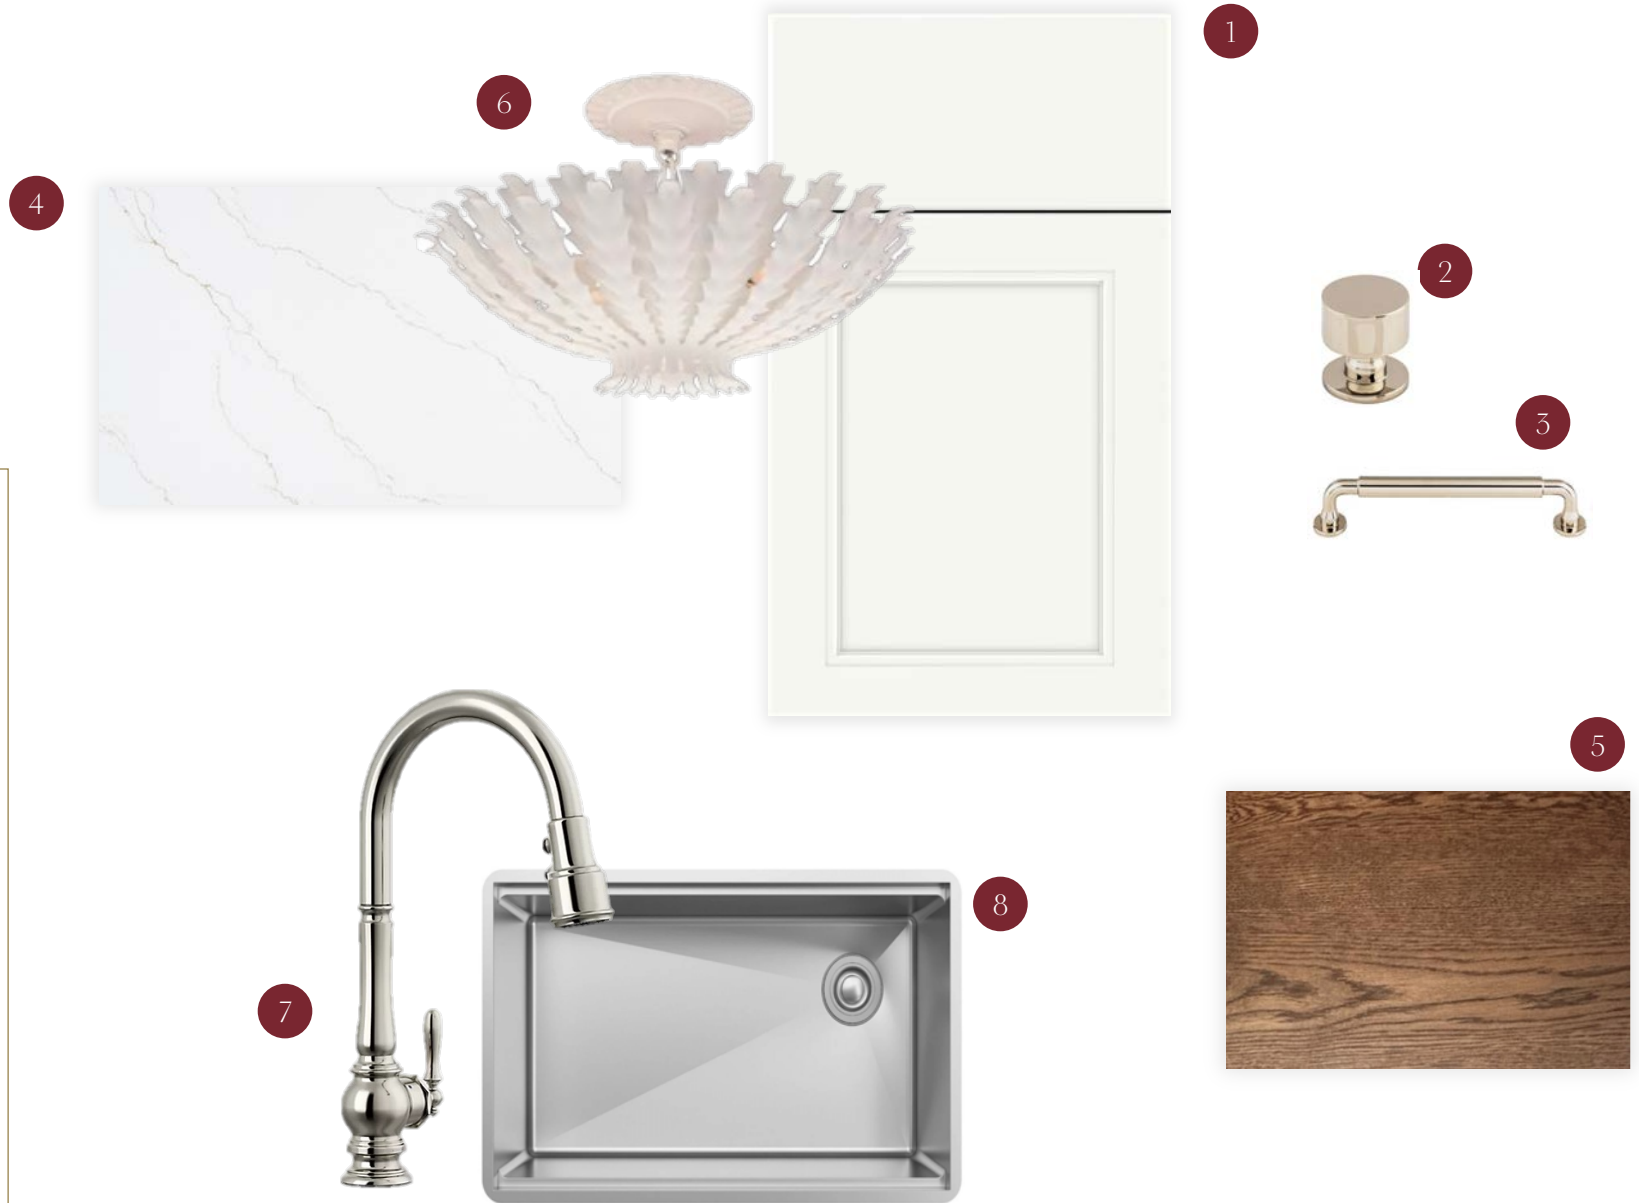

PANTRY

- 1 PANTRY CABINETRY, ALABASTER
- 2 CABINETRY DOOR KNOBS, POLISHED NICKEL
- 3 CABINETRY DRAWER PULLS, POLISHED NICKEL
- 4 COUNTERTOP, CALACATTA MIRAGGIO GOLD
- 5 HARDWOOD FLOORS, 5" PROVINCIAL
- 6 HAMPTON MINI CHANDELIER, PLASTER WHITE
- 7 PANTRY SEMI FLUSH, PLASTER WHITE
- 8 PANTRY FAUCET, POLISHED NICKEL