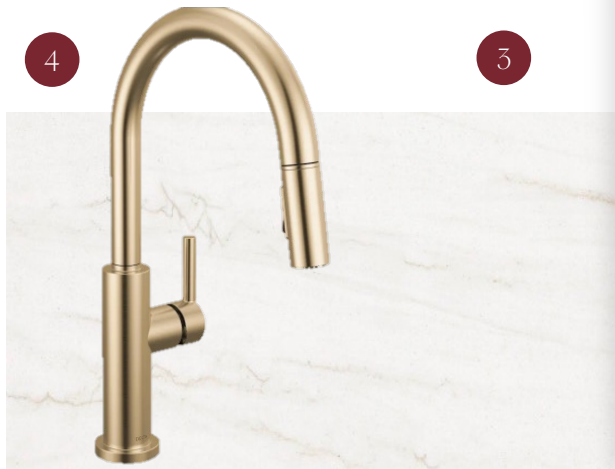

LAUNDRY ROOM

- 1 GE WASHER , WHITE AND BLACK
- 2 GE DRYER, WHITE AND BLACK
- 3 TILE FLOOR, SWING BLANCO, RUNNING BOND
- 4 SINK FAUCET, CHAMPAGNE BRONZE
- 5 COUNTERTOP, ELYSIO
- 6 CABINERY, DAYBREAK
- 7 CABINERY DOOR KNOBS/
  DRAWER PULLS, HONEY BRONZE