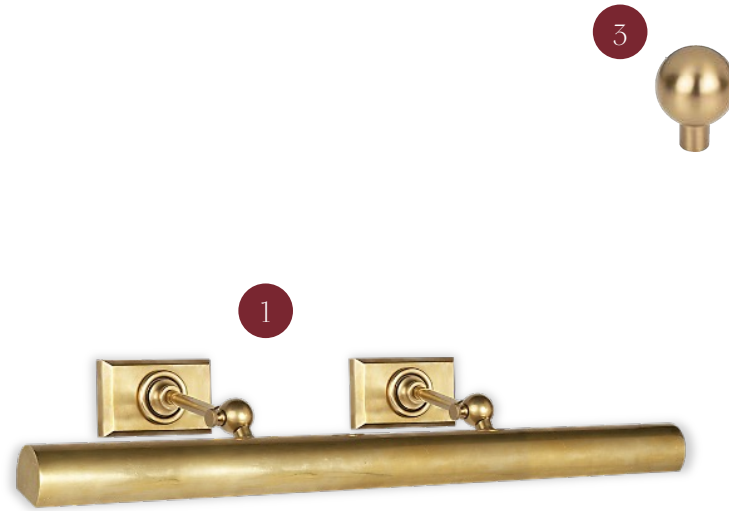

LIVING ROOM CABINETS

- 1 PICTURE LIGHTS, ANTIQUE BRASS
- 2 CABINETS, ALABASTER
- 3 CABINETS HARDWARE, HONEY BRONZE
- 4 HARDWOOD FLOORS, 5" PROVINCIAL