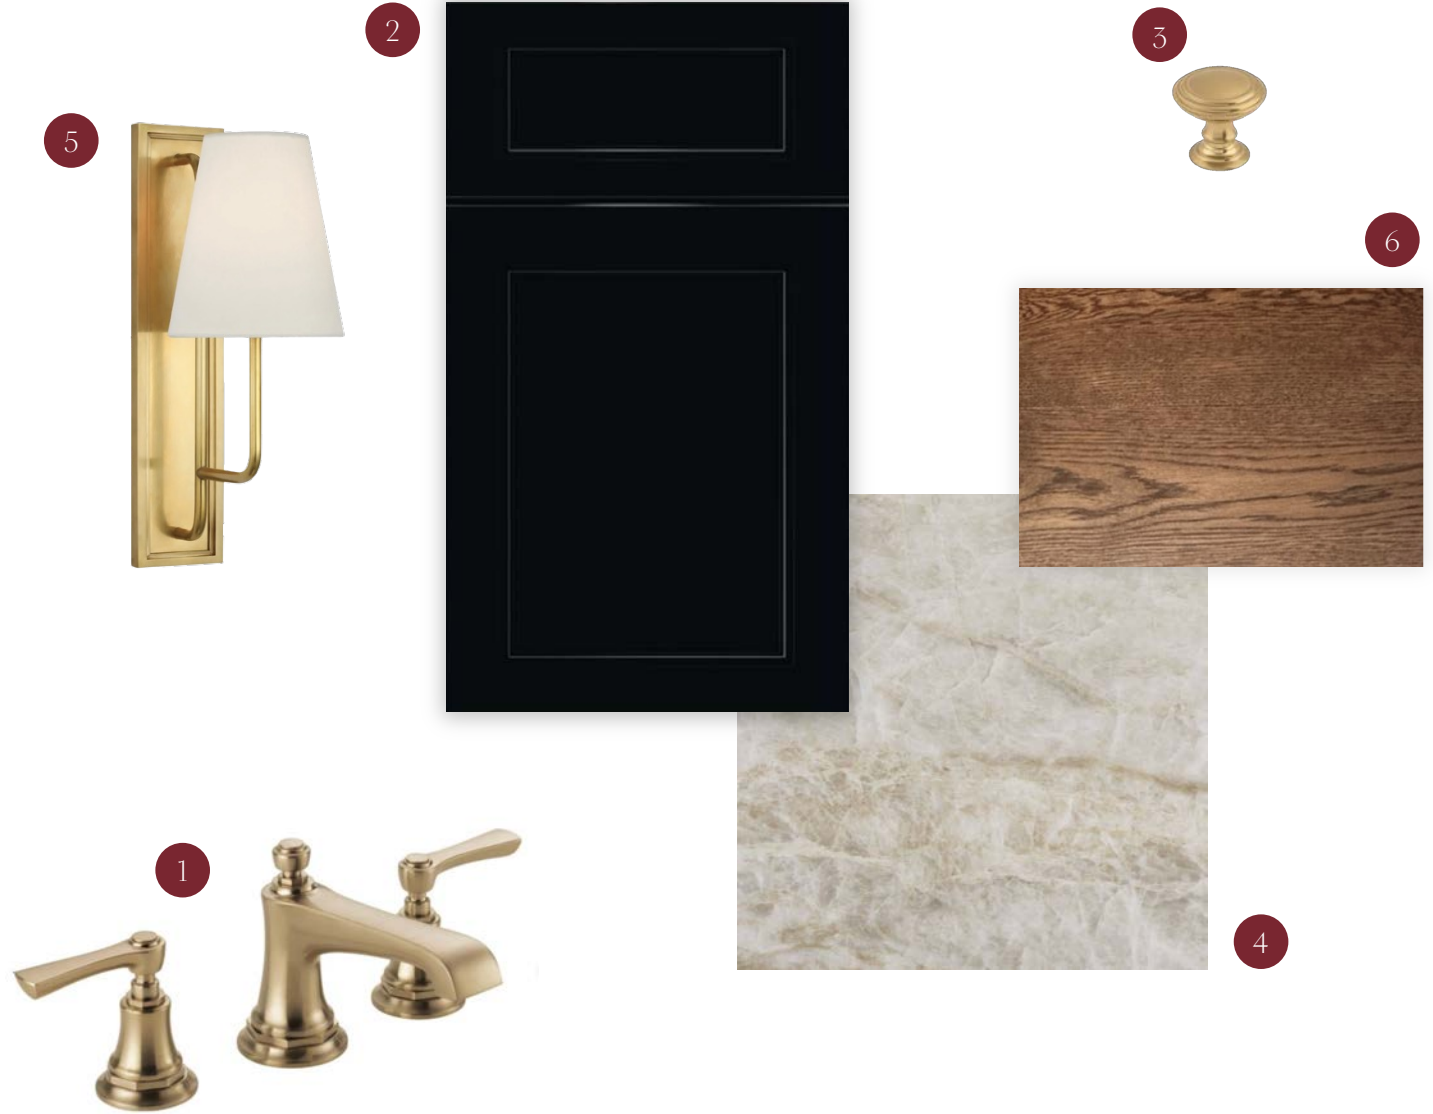

LAUNDRY ROOM

- 1 GE WASHER , WHITE AND BLACK
- 2 GE DRYER, WHITE AND BLACK
- 3 TILE FLOOR, SWING BLANCO, RUNNING BOND
- 4 SINK FAUCET, CHAMPAGNE BRONZE
- 5 COUNTERTOP, ELYSIO
- 6 CABINERY, DAYBREAK
- 7 CABINERY DOOR KNOBS/
DRAWER PULLS, HONEY BRONZE

POWDER ROOM

- 1 SINK FAUCET, LUXE GOLD
- 2 CABINETRY, BLACK
- 3 CABINETRY DRAWER KNOBS, HONEY BRONZE
- 4 COUNTERTOP, DEKTON TAGA, MITRED
- 5 BATHROOM SCONCES, ANTIQUE BRASS
- 6 HARDWOOD FLOORS, 7" PROVINCIAL