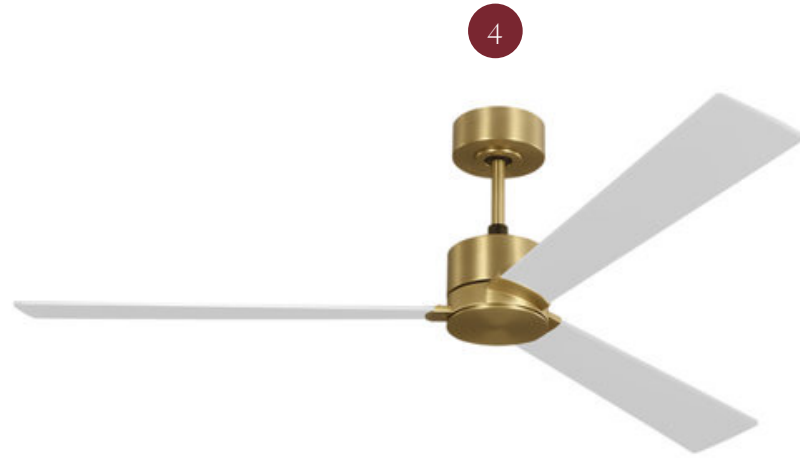

ALABASTER

VISUAL COMFORT LIGHTING

- 1 ENTRY FLUSH MOUNT, GILD
- 2 STUDY/DEN, ANTIQUE BRASS/VOLCANIC GLASS
- 3 PRIMARY BEDROOM FLUSH MOUNT, GILD/CREAM
- 4 BEDROOM TWO FAN, BURNISHED BRASS. WHITE

A Beautiful Place to Belong