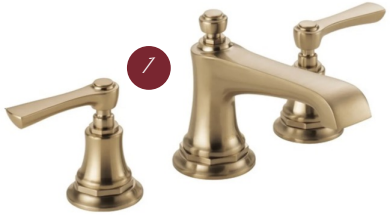

KITCHEN

- 1 SINGLE BASIN SINK, WHITE
- 2 PULL DOWN FAUCET, CHAMPAGNE BRONZE
- 3 CABINETY, DAYBREAK
- 4 CABINETY DOOR KNOBS, HONEY BRONZE
- 5 CABINETY DRAWER PULLS, HONEY BRONZE
- 6 COUNTERTOP, CALACATTA MIRAGIO GOLD
- 7 BACKSPLASH TILE, WHITE
- 8 HARDWOOD FLOORS, PROVINCIAL
- 9 ISLAND PENDANT, OLD WHITE

LAUNDRY ROOM

- 1 GE WASHER , WHITE AND BLACK
- 2 GE DRYER, WHITE AND BLACK
- 3 TILE FLOOR, CRONOS MARFIL
- 4 SINK FAUCET, CHAMPAGNE BRONZE
- 5 COUNTERTOP, ELSYIO
- 6 CABINERY, ALABASTER
- 7 CABINETRY DOOR
KNOBS/DRAWER PULLS, HONEY BRONZE

PRIMARY BATH

- 1 SHOWER SYSTEM, HANDHELD, LUXE GOLD
- 2 SINK FAUCETS, LUXE GOLD
- 3 CABINETY, ALABASTER
- 4 CABINETY DOOR KNOBS, HONEY BRONZE
- 5 CABINETY DRAWER PULLS, HONEY BRONZE
- 6 COUNTERTOP, CALACATTA MIRAGIO GOLD
- 7 SHOWER WALL, SHOWER FLOOR & BATH FLOOR, BRERA GOLD
- 8 BATHROOM SCONCES, BURNISHED BRASS