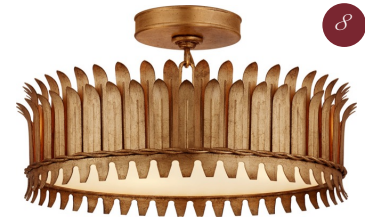

TRIM/CEILING

ALABASTER

5

4

VISUAL COMFORT LIGHTING

- 1 ENTRY SEMI-FLUSH MOUNT, GILD
- 2 DINING ROOM CHANDELIER, ANTIQUE BRASS
- 3 LIVING ROOM FIREPLACE SCONCES, ANTIQUE BRASS
- 4 PRIMARY BEDROOM FAN, WHITE
- 5 BEDROOM TWO FLUSH MOUNT, BURNISHED BRASS
- 6 HALL PICTURE LIGHT, ANTIQUE BRASS
- 7 VESTIBULE, ANTIQUE BRASS
- 8 OFFICE/STUDY, ANTIQUE BRASS