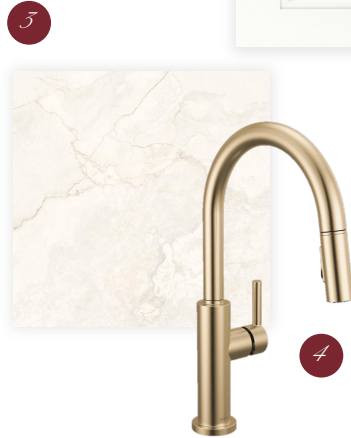

LAUNDRY ROOM

- 1 GE WASHER , WHITE AND BLACK
- 2 GE DRYER, WHITE AND BLACK
- 3 TILE FLOOR, CRONOS MARFIL
- 4 SINK FAUCET, CHAMPAGNE BRONZE
- 5 COUNTERTOP, ELSYIO
- 6 CABINERY, ALABASTER
- 7 CABINETRY DOOR
  KNOBS/DRAWER PULLS, HONEY BRONZE