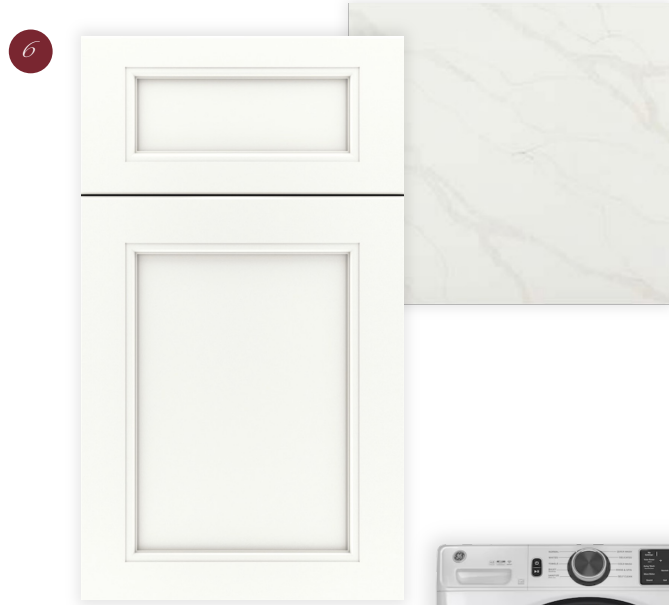

LAUNDRY ROOM

- 1 GE WASHER , WHITE AND BLACK
- 2 GE DRYER, WHITE AND BLACK
- 3 TILE FLOOR, CRONOS MARFIL
- 4 SINK FAUCET, CHAMPAGNE BRONZE
- 5 COUNTERTOP, ELSYIO
- 6 CABINERY, ALABASTER
- 7 CABINETRY DOOR
  KNOBS/DRAWER PULLS, HONEY BRONZE