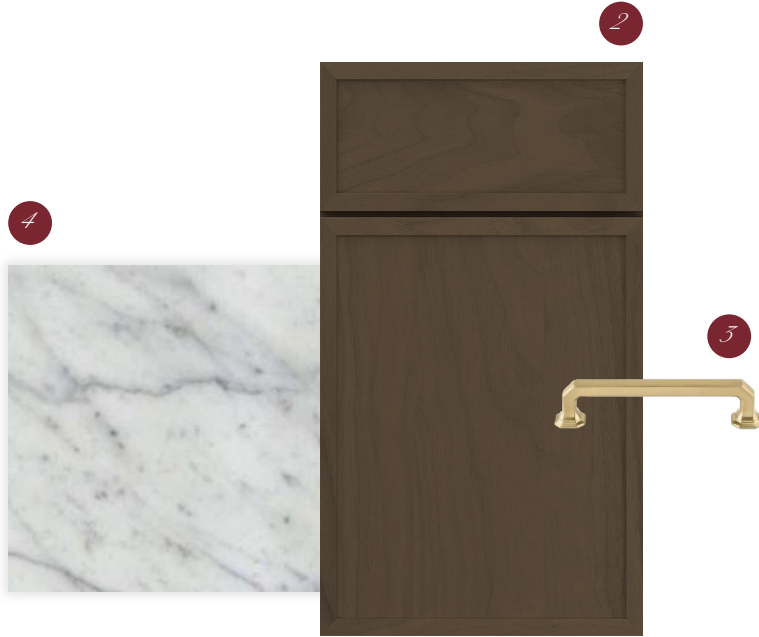

POWDER ROOM

- 1 SINK FAUCET, LUXE GOLD
- 2 CABINETRY, CORTADO
- 3 CABINETRY DRAWER PULLS, HONEY BRONZE
- 4 COUNTERTOP, CARRERA MARBLE
- 5 SCONCES, ANTIQUE BRASS
- 6 HARDWOOD FLOORS, PROVINCIAL