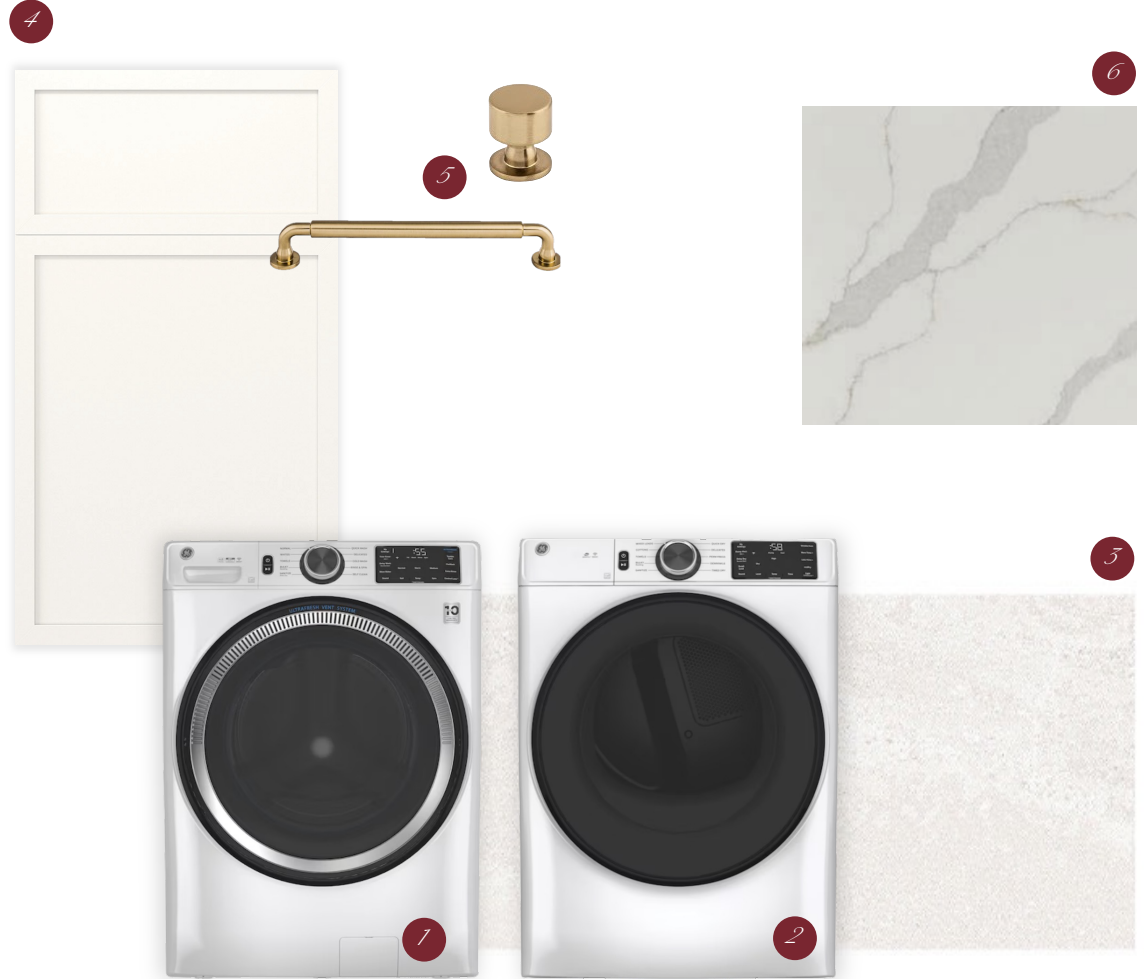

LAUNDRY ROOM

- 1 GE WASHER , WHITE AND BLACK
- 2 GE DRYER, WHITE AND BLACK
- 3 TILE FLOOR, STONEHENGE WHITE
- 4 CABINETY, ALABASTER
- 5 CABINETY DOOR/DRAWER HARDWARE: HONEY BRONZE
- 6 COUNTERTOP, CALACATTA IDILLIO