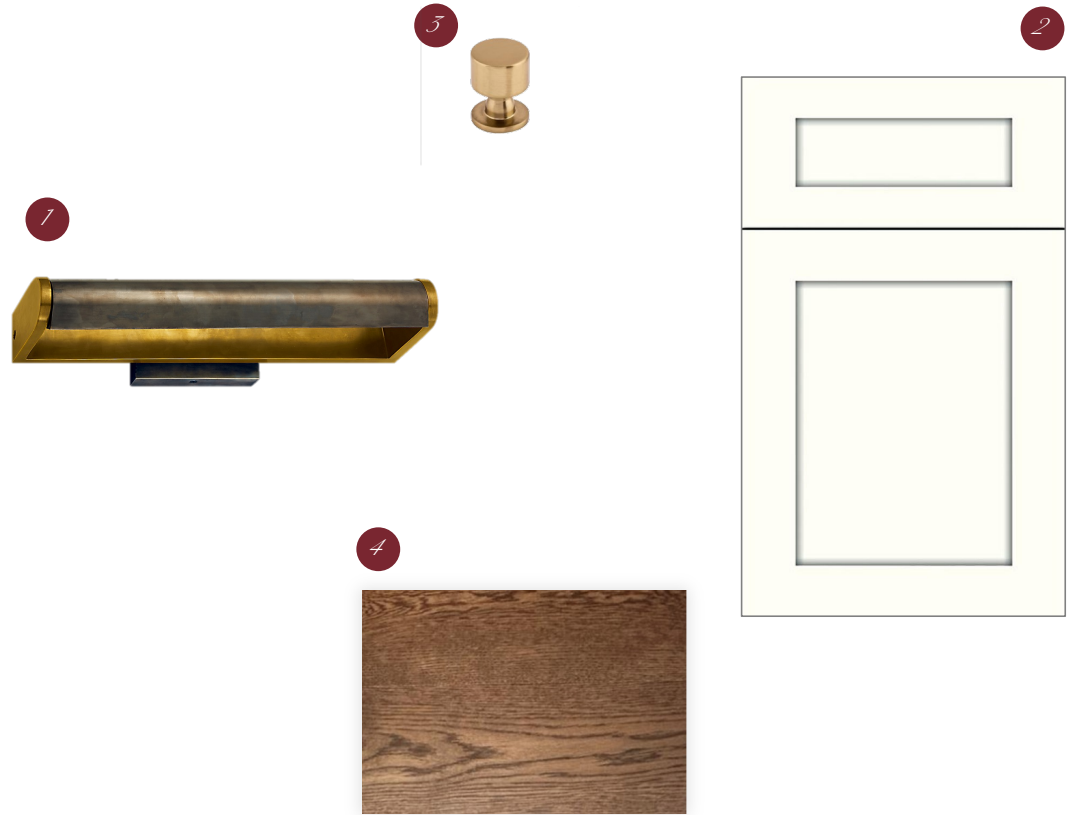

LIVING ROOM CABINETS

- 1 PICTURE LIGHT, ANTIQUE BRASS AND BRONZE
- 2 CABINETS, ALABASTER
- 3 CABINETS HARDWARE, HONEY BRONZE
- 4 HARDWOOD FLOORS, PROVINCIAL